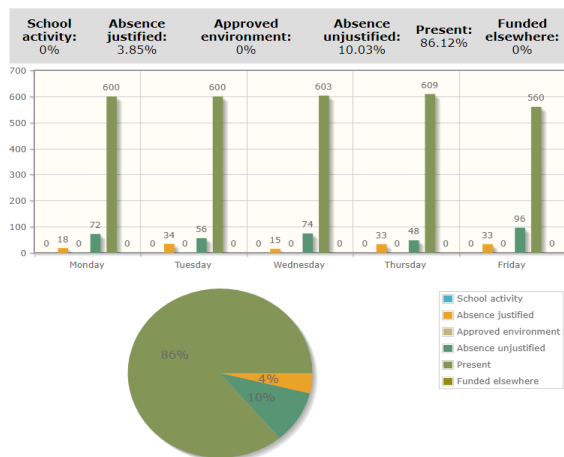

Attendance at school matters, every day matters. Our goal is to have our children here at school, learning, at least 90% of the time. That means a child is away on average no more than 1 day each fortnight. As you can see from the graph below this week we fell just short of this target with 86% attendance. Last Friday we had 48 children away without a good reason. Please remember to report your child's absence if they're away. If they're not at school they're not learning. Let's see if we can get 90% or more next week.